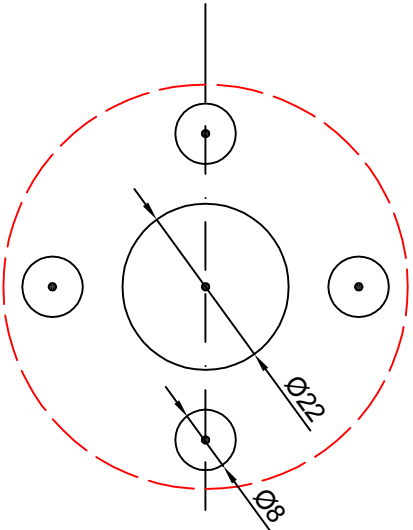

Use 'check dimensions' before starting to ensure this template is to scale

outline of indicator

fold along this line and line on door edge

centre of bolt

Template for DDA compliant privacy indicator