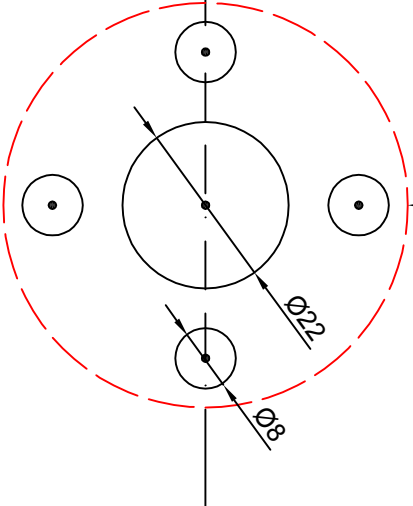

Use 'check dimensions' before starting to ensure this template is to scale

outline of indicator

fold along this line and line on door edge

centre of bolt

Template for DDA compliant privacy indicator